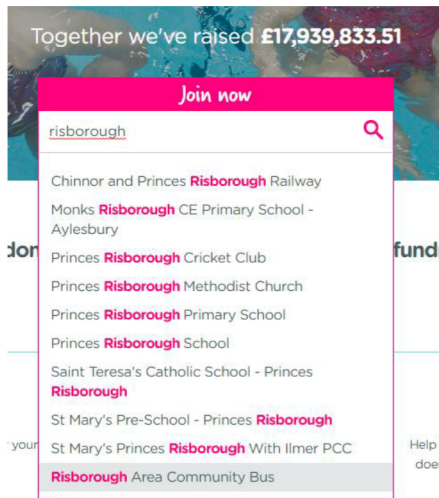

## Supporting the RACB with Easyfundraising.

Register your support by clicking on the following link: <https://www.easyfundraising.org.uk/>

Click on *Support a Cause'*

Then click on *'Join Now'*, scroll down to **Risborough Area Community Bus**