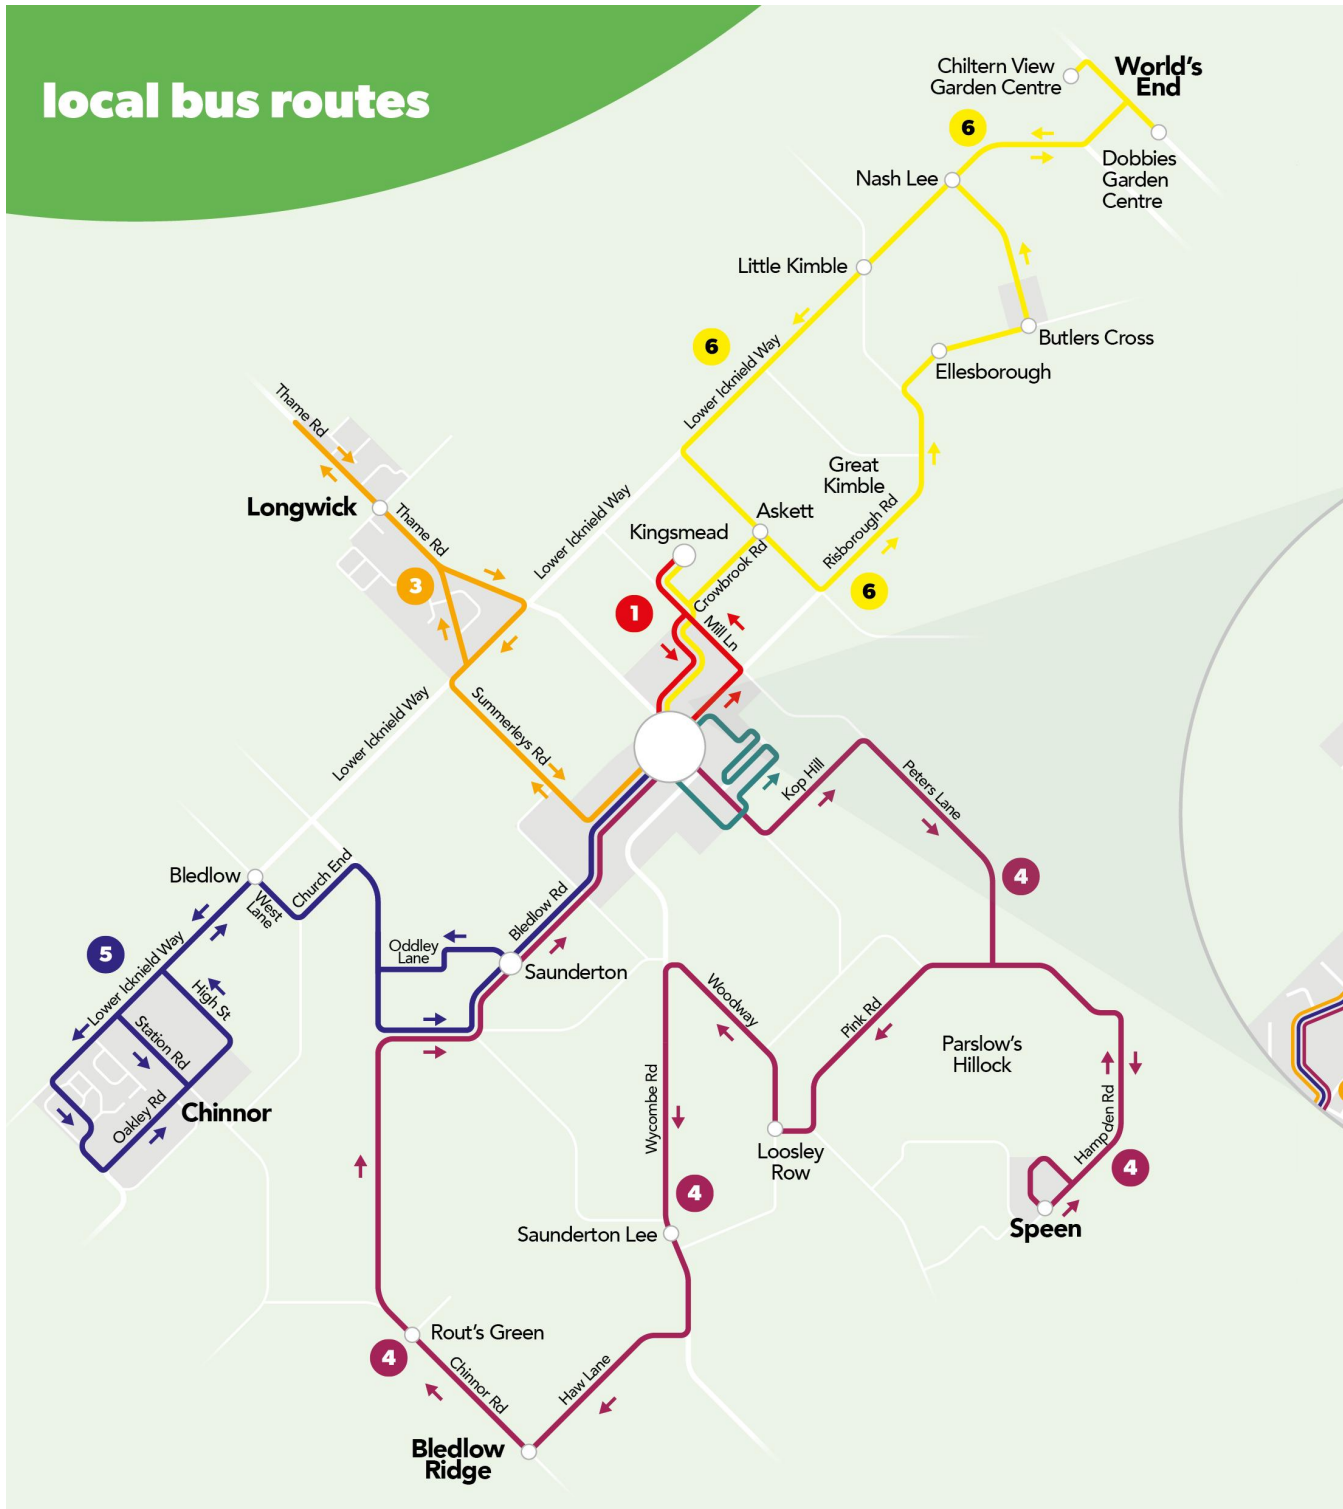

local bus routes

local bus routes

- 1** Monks Risborough
- 2** Trees & Fields
- 3** Longwick
- 4** Speen & Bledlow Ridge
- 5** Bledlow & Chinnor
- 6** Kimbles, Ellesborough & World's End